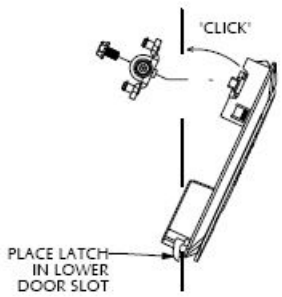

INDEX	NHP P/NO	DESCRIPTION	DRAWING NO	QTY
1	CELDLR3MS	PANELBOARD CEL DOOR LOCKING ROD KIT SIZE 3	MD-M007980	1
2	CELHCRP21C60	PANELBOARD CEL LOCKING ROLLER CAM 3 PT 22mm		1
3	CELDHSZSC	PANELBOARD CEL SWING HANDLE ZINC IP66 CL001		1

**LOCKING ROD SIZES**

LOCK ROD P/NO	DESCRIPTION	CONCEPT PLUS	CONCEPT PREMIER
CELDLR3MS	PANELBOARD CEL DOOR LOCKING ROD KIT SIZE 3	NOT FITTED	NOT FITTED
CELDLR4MS	PANELBOARD CEL DOOR LOCKING ROD KIT SIZE 4	NOT FITTED	YES
CELDLR5MS	PANELBOARD CEL DOOR LOCKING ROD KIT SIZE 5	NOT FITTED	YES
CELDLR6MS	PANELBOARD CEL DOOR LOCKING ROD KIT SIZE 6	NOT FITTED	YES
CELDLR7MS	PANELBOARD CEL DOOR LOCKING ROD KIT SIZE 7	NOT FITTED	YES
CELDLR8MS	PANELBOARD CEL DOOR LOCKING ROD KIT SIZE 8	YES	YES
CELDLR9MS	PANELBOARD CEL DOOR LOCKING ROD KIT SIZE 9	YES	YES

**HANDLE OPTIONS**

HANDLE P/NO	DESCRIPTION
CELDSP5C	PANELBOARD CEL SWING HANDLE PLASTIC IP42 CL001
CELDSP59	PANELBOARD CEL SWING HANDLE PLASTIC IP42 92200
CELDSP8E	PANELBOARD CEL SWING HANDLE PLASTIC IP42 E-KEY
CELDHSZ5C	PANELBOARD CEL SWING HANDLE DIE-CAST IP66 CL001
CELDHSZ59	PANELBOARD CEL SWING HANDLE DIE-CAST IP66 92200
CELDHSZ8E	PANELBOARD CEL SWING HANDLE DIE-CAST IP66 E-KEY
CELDHSZPP	PANELBOARD CEL SWING HANDLE DIE-CAST IP66 PADLOCKABLE
CELDHSZH	PANELBOARD CEL SWING HANDLE DIE-CAST IP66 NON-LOCKABLE
CELDHSZQ7	PANELBOARD CEL SWING HANDLE DIE-CAST IP66 7mm SQ LOCK

**LOCKING ROD ASSEMBLY  
RIGHT HAND HINGED**

NOTES:  
SIZE 3 DOOR HANDLE ASSEMBLY SHOWN FOR ILLUSTRATION PURPOSE ONLY