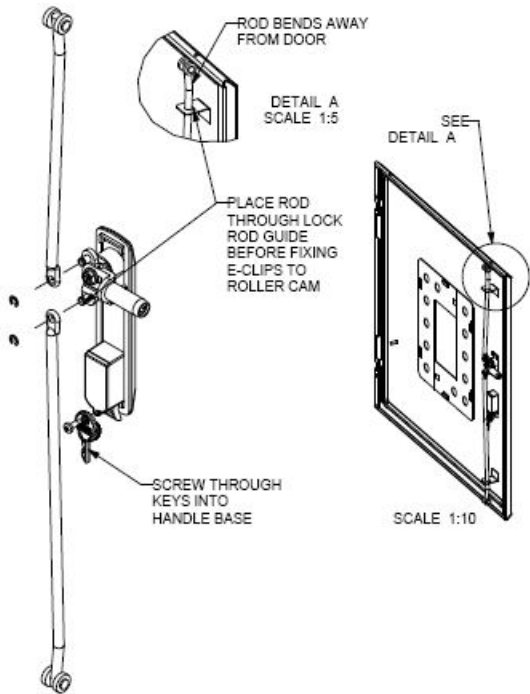

INDEX	NHP P/NO	DESCRIPTION	DRAWING NO	QTY
1	CELDLR3MS	PANELBOARD CEL DOOR LOCKING ROD KIT SIZE 3	MD-M007980	1
2	CELHCRP21C60	PANELBOARD CEL LOCKING ROLLER CAM 3 PT 22mm		1
3	CELDHSZSC	PANELBOARD CEL SWING HANDLE ZINC IP66 CL001		1

**LOCKING ROD SIZES**

LOCK ROD P/NO	DESCRIPTION	CONCEPT PLUS	CONCEPT PREMIER
CELDLR3MS	PANELBOARD CEL DOOR LOCKING ROD KIT SIZE 3	NOT FITTED	NOT FITTED
CELDLR4MS	PANELBOARD CEL DOOR LOCKING ROD KIT SIZE 4	NOT FITTED	YES
CELDLR5MS	PANELBOARD CEL DOOR LOCKING ROD KIT SIZE 5	NOT FITTED	YES
CELDLR6MS	PANELBOARD CEL DOOR LOCKING ROD KIT SIZE 6	NOT FITTED	YES
CELDLR7MS	PANELBOARD CEL DOOR LOCKING ROD KIT SIZE 7	NOT FITTED	YES
CELDLR8MS	PANELBOARD CEL DOOR LOCKING ROD KIT SIZE 8	YES	YES
CELDLR9MS	PANELBOARD CEL DOOR LOCKING ROD KIT SIZE 9	YES	YES

**HANDLE OPTIONS**

HANDLE P/NO	DESCRIPTION
CELDSP5C	PANELBOARD CEL SWING HANDLE PLASTIC IP42 CL001
CELDSP59	PANELBOARD CEL SWING HANDLE PLASTIC IP42 92200
CELDSP8E	PANELBOARD CEL SWING HANDLE PLASTIC IP42 E-KEY
CELDHSZ5C	PANELBOARD CEL SWING HANDLE DIE-CAST IP66 CL001
CELDHSZ59	PANELBOARD CEL SWING HANDLE DIE-CAST IP66 92200
CELDHSZ8E	PANELBOARD CEL SWING HANDLE DIE-CAST IP66 E-KEY
CELDHSZPP	PANELBOARD CEL SWING HANDLE DIE-CAST IP66 PADLOCKABLE
CELDHSZH	PANELBOARD CEL SWING HANDLE DIE-CAST IP66 NON-LOCKABLE
CELDHSZQ7	PANELBOARD CEL SWING HANDLE DIE-CAST IP66 7mm SQ LOCK

**LOCKING ROD ASSEMBLY  
RIGHT HAND HINGED**

NOTES:  
SIZE 3 DOOR HANDLE ASSEMBLY SHOWN FOR ILLUSTRATION PURPOSE ONLY