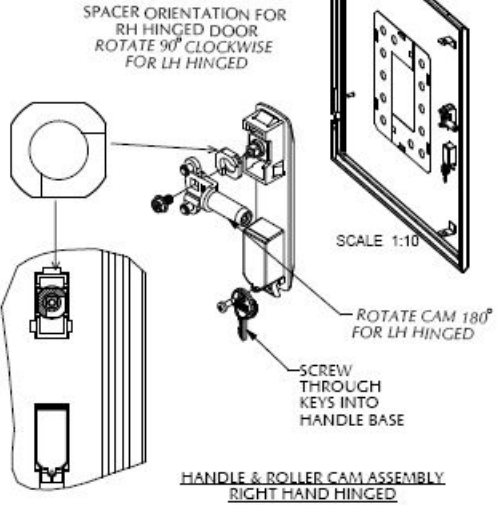

INDEX	NHP P/NO	DESCRIPTION	DRAWING NO	QTY
1	CELDLR3MS	PANELBOARD CEL DOOR LOCKING ROD KIT SIZE 3	MD-M007980	1
2	CELHCRP21C60	PANELBOARD CEL LOCKING ROLLER CAM 3 PT 22mm		1
3	CELDHSZSC	PANELBOARD CEL SWING HANDLE ZINC IP66 CL001		1

**LOCKING ROD SIZES**

LOCK ROD P/NO	DESCRIPTION	CONCEPT PLUS	CONCEPT PREMIER
CELDLR3MS	PANELBOARD CEL DOOR LOCKING ROD KIT SIZE 3	NOT FITTED	NOT FITTED
CELDLR4MS	PANELBOARD CEL DOOR LOCKING ROD KIT SIZE 4	NOT FITTED	YES
CELDLR5MS	PANELBOARD CEL DOOR LOCKING ROD KIT SIZE 5	NOT FITTED	YES
CELDLR6MS	PANELBOARD CEL DOOR LOCKING ROD KIT SIZE 6	NOT FITTED	YES
CELDLR7MS	PANELBOARD CEL DOOR LOCKING ROD KIT SIZE 7	NOT FITTED	YES
CELDLR8MS	PANELBOARD CEL DOOR LOCKING ROD KIT SIZE 8	YES	YES
CELDLR9MS	PANELBOARD CEL DOOR LOCKING ROD KIT SIZE 9	YES	YES

**HANDLE OPTIONS**

HANDLE P/NO	DESCRIPTION
CELDSP5C	PANELBOARD CEL SWING HANDLE PLASTIC IP42 CL001
CELDSP59	PANELBOARD CEL SWING HANDLE PLASTIC IP42 92200
CELDSP8E	PANELBOARD CEL SWING HANDLE PLASTIC IP42 E-KEY
CELDHSZ5C	PANELBOARD CEL SWING HANDLE DIE-CAST IP66 CL001
CELDHSZ59	PANELBOARD CEL SWING HANDLE DIE-CAST IP66 92200
CELDHSZ8E	PANELBOARD CEL SWING HANDLE DIE-CAST IP66 E-KEY
CELDHSZPP	PANELBOARD CEL SWING HANDLE DIE-CAST IP66 PADLOCKABLE
CELDHSZH	PANELBOARD CEL SWING HANDLE DIE-CAST IP66 NON-LOCKABLE
CELDHSZQ7	PANELBOARD CEL SWING HANDLE DIE-CAST IP66 7mm SQ LOCK

**LOCKING ROD ASSEMBLY  
RIGHT HAND HINGED**

NOTES:  
SIZE 3 DOOR HANDLE ASSEMBLY SHOWN FOR ILLUSTRATION PURPOSE ONLY